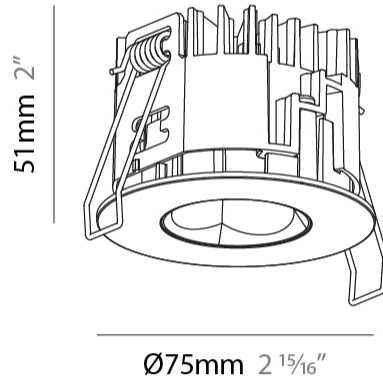

Series: Oiko Pro Round
Subseries: Oiko Pro Round Fixed
Partner: Prolicht
Division: Architectural
Installation: Recessed
Product Type: Downlight
Mounting Location: Ceiling
Light Distribution: Direct

PHYSICAL

Aperture Sizes - Downlights: 1"
Shape: Round
Diameter (mm): 75
Diameter (in): 2 ¹⁵/₁₆"
Height (mm): 51
Height (in): 2
Ceiling Thickness (mm): 1 - 25
Ceiling Thickness (in): 1/16 - 1 3/16
Min. Recessing Depth (mm): 55
Min. Recessing Depth (in): 2 ³/₁₆"
Diffuser: Lens Pack - Spread Lens / Linear Spread Lens / Honeycomb Louver
Fixture Finish: SSR / BKV / CWI / CRY / HAB / UFT / ITA / RUA / FTG / MYG / LOD / PUS / FRO / FUP / KIA / POP / BLS / SPG / MEY / GOH / CHC / COM / ABZ / JAG / OBR / MOS / ROR
Fixture Material: Aluminum Die Cast
Cut-out Measurements: 68mm / 2 11/16" Diameter

ELECTRICAL

Lamp Type: LED (Zhaga Standard)
Input Wattage (W): 14
Total Output Wattage (W): 12.7
Dimming: Dali Dimming
Driver Included: No
Driver Location: Recessed Housing
Driver Type: Constant Current - Universal (120Vac only for DALI driver)
Driver Class: Class 2
Input Voltage (V): 120 - 277
Constant Current (MA): 700

LED

Color Temperature (°K): 2700-6500 Tunable White
Max. Delivered Lumen (lm): 1240
Nominal Lumen (lm): 1460
CRI: >93 CRI
Lamp Life (hrs): 50000
Special LEDs offerings: Tunable White

OPTICAL

Reflector: 52
Adjustability: Fixed

RATINGS AND CERTIFICATIONS

Certified By: Certified for North American Standards
IP rating: IP20