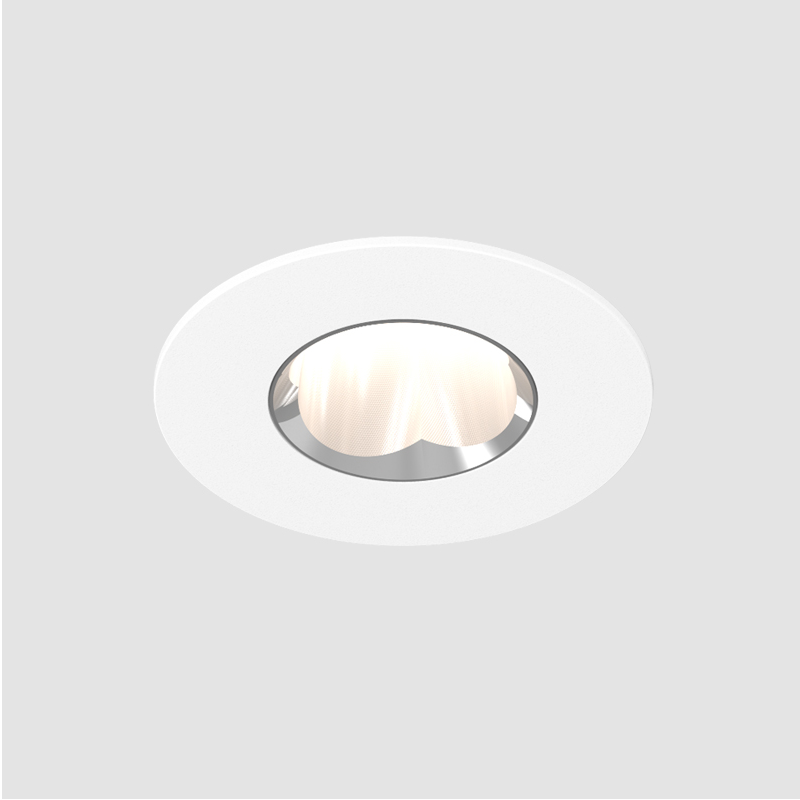

Series: Oiko Pro Round
Subseries: Oiko Pro Round Fixed
Partner: Prolicht
Division: Architectural
Installation: Recessed
Product Type: Downlight
Mounting Location: Ceiling
Light Distribution: Direct

PHYSICAL

Aperture Sizes - Downlights: 1"
Shape: Round
Diameter (mm): 75
Diameter (in): 2 ¹⁵/₁₆"
Height (mm): 51
Height (in): 2
Ceiling Thickness (mm): 1 - 25
Ceiling Thickness (in): 1/16 - 1 3/16
Min. Recessing Depth (mm): 55
Min. Recessing Depth (in): 2 ³/₁₆"
Diffuser: Lens Pack - Spread Lens / Linear Spread Lens / Honeycomb Louver
Fixture Finish: SSR / BKV / CWI / CRY / HAB / UFT / ITA / RUA / FTG / MYG / LOD / PUS / FRO / FUP / KIA / POP / BLS / SPG / MEY / GOH / CHC / COM / ABZ / JAG / OBR / MOS / ROR
Fixture Material: Aluminum Die Cast
Cut-out Measurements: 68mm / 2 11/16" Diameter

ELECTRICAL

Lamp Type: LED (Zhaga Standard)
Input Wattage (W): 14
Total Output Wattage (W): 12.7
Dimming: Dali Dimming
Driver Included: No
Driver Location: Recessed Housing
Driver Type: Constant Current - Universal (120Vac only for DALI driver)
Driver Class: Class 2
Input Voltage (V): 120 - 277
Constant Current (MA): 700

LED

Color Temperature (°K): 2700-6500 Tunable White
Max. Delivered Lumen (lm): 1240
Nominal Lumen (lm): 1460
CRI: >93 CRI
Lamp Life (hrs): 50000
Special LEDs offerings: Tunable White

OPTICAL

Reflector: 52
Adjustability: Fixed

RATINGS AND CERTIFICATIONS

Certified By: Certified for North American Standards
IP rating: IP20